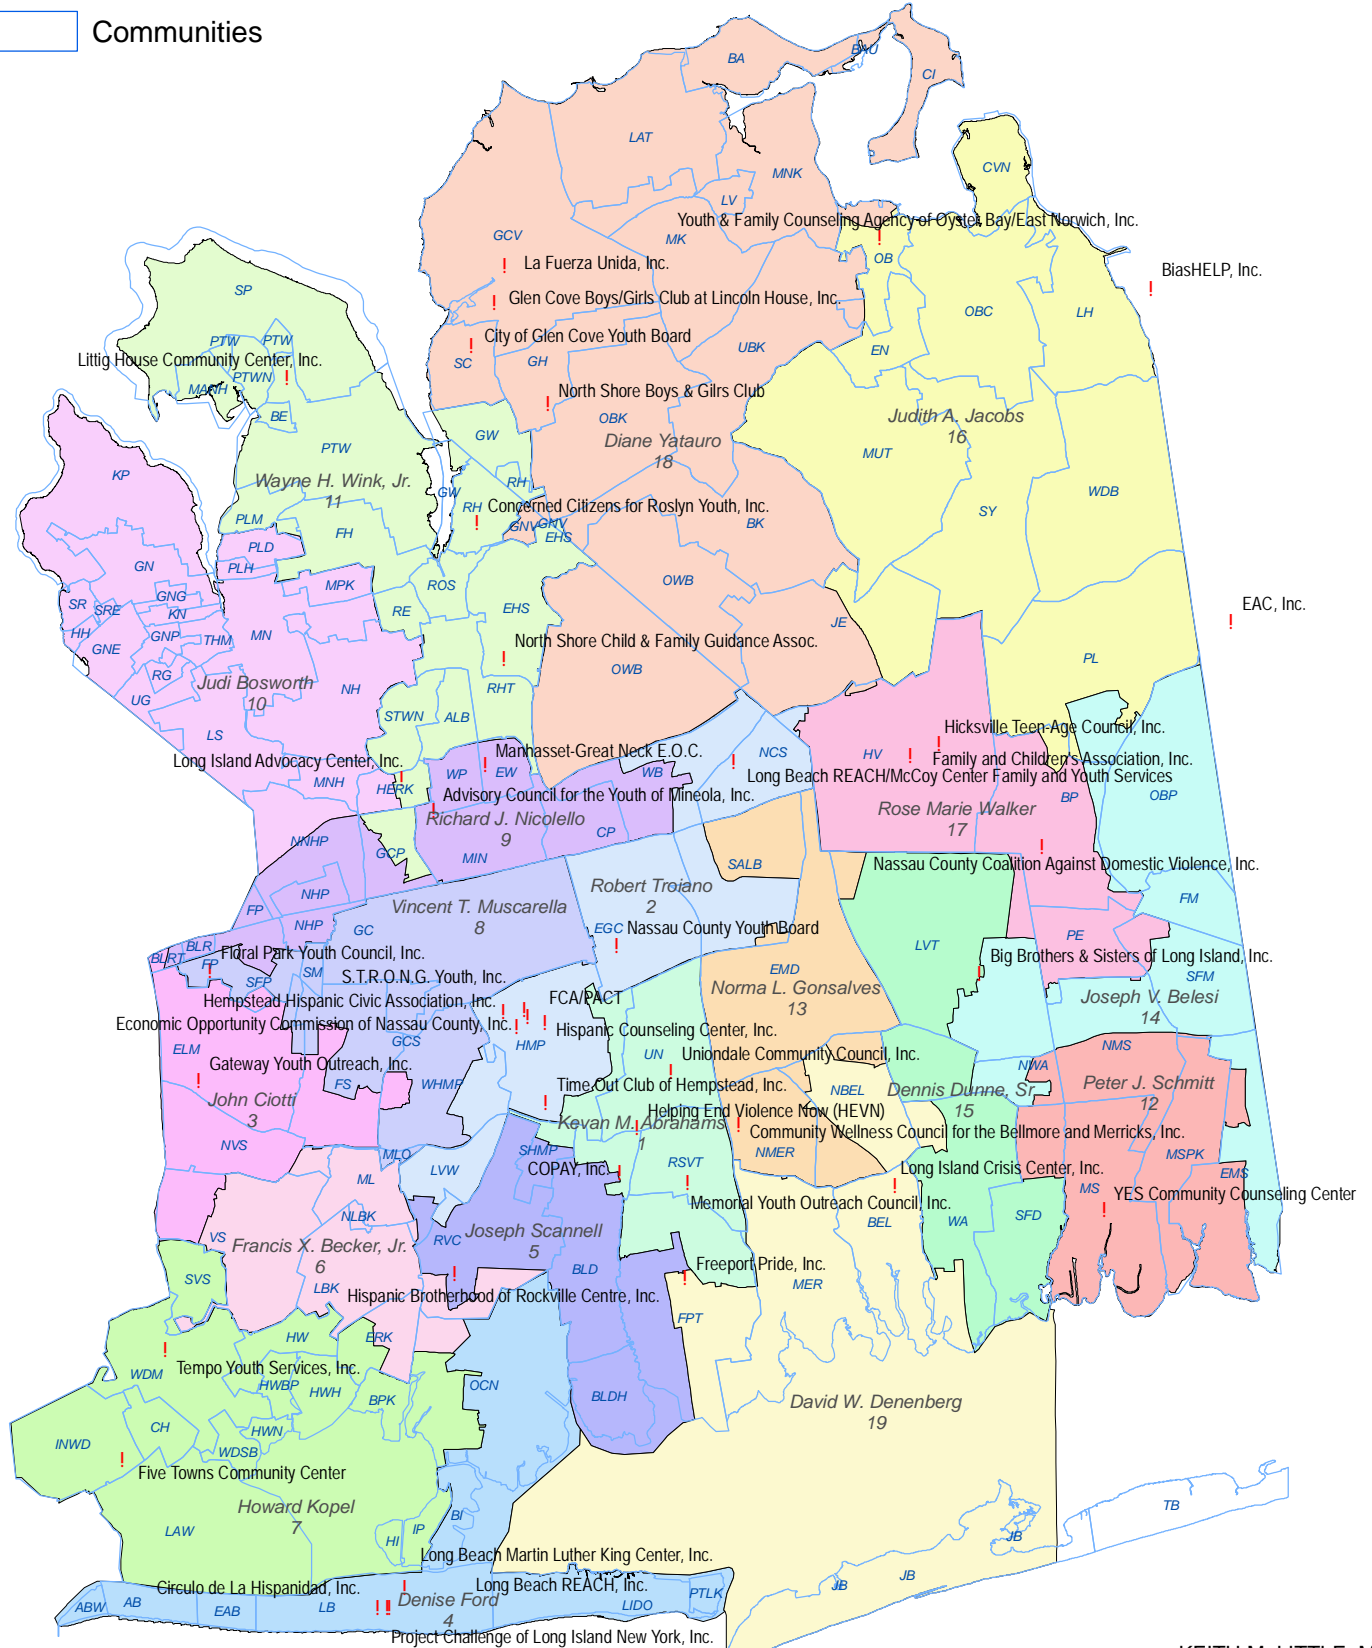

Nassau County Youth Board Agencies

Legislative Districts

Legend

! Agencies

Communities

EDWARD P. MANGANO
County Executive

KEITH M. LITTLE, M.P.A.
Chairman
MARGARET MARTINEZ MALITO
Executive Director